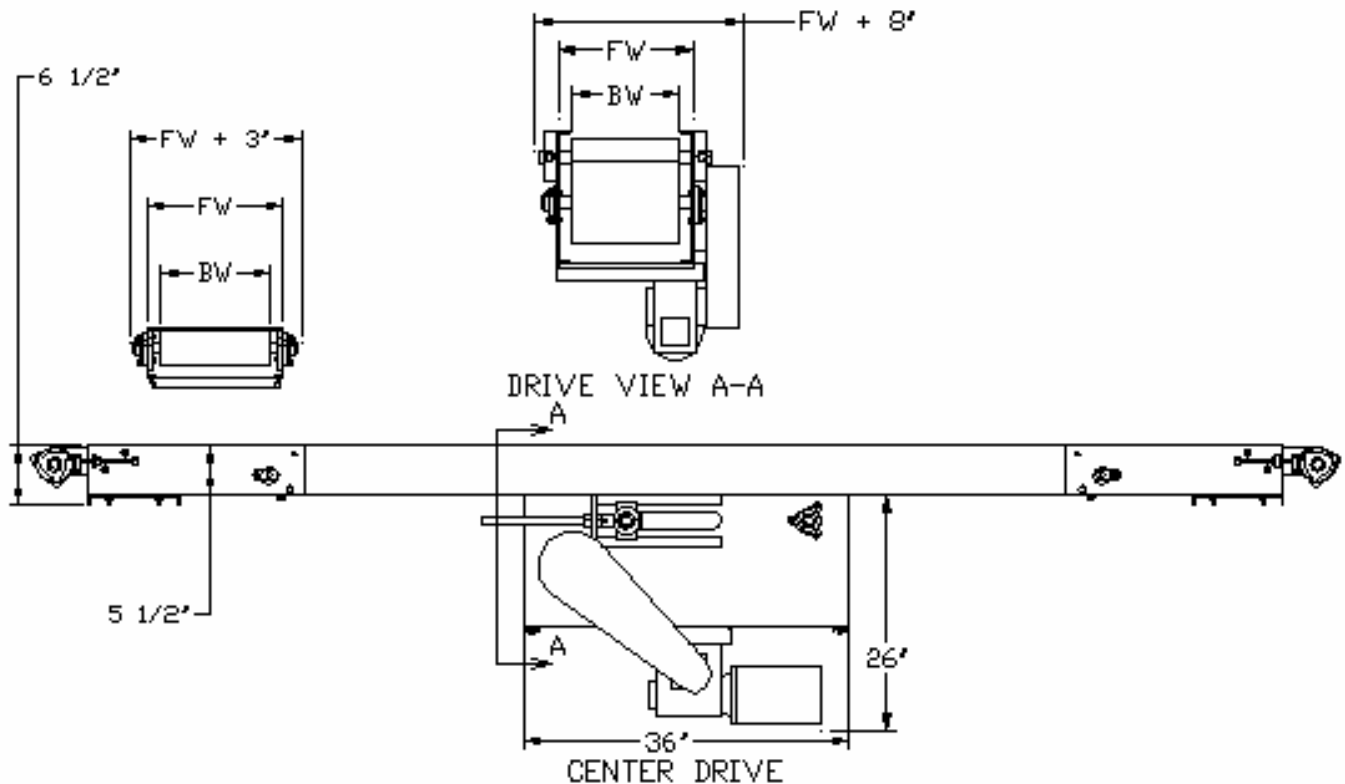

MODEL 220

CENTER DRIVE MEDIUM TO HEAVY DUTY SLIDER BED

A heavy duty slider bed built for low maintenance and extended use in virtually any manufacturing environment. This sturdy, solid conveyor is built to last and withstand heavy usage.

CENTER DRIVE

1700 Division Street, New London, WI 54961

Phone: (800) 437-1994

Fax: (920) 982-6800

www.nleco.com